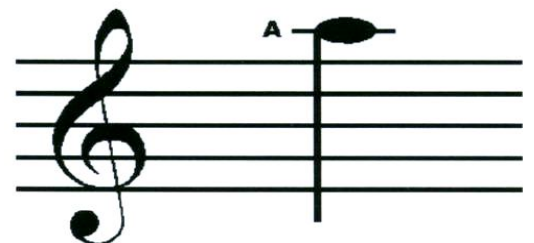

Reading Stave Notes

Notes on the Small String:

The E is Drawn in the top space:

The G is Drawn On Top Of The Staff:

The A is Drawn Above The Staff:

Here are some tunes with E G and A.
They fit with E7 and A7 chords:

Notes joined
together or with
tails are quick
(quavers)

See If You Can Make Some Up: