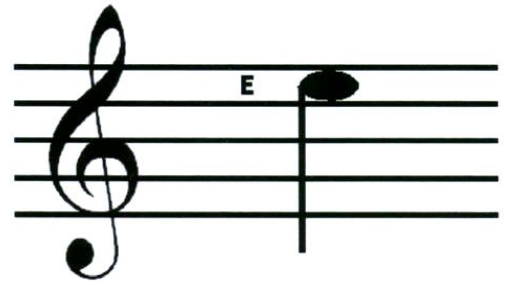

Reading Stave Notes

Notes on the Small String:

The E is Drawn in the top space:

The G is Drawn On Top Of The Staff:

The A is Drawn Above The Staff:

Here are some tunes with E G and A.
They fit with E7 and A7 chords:

Notes joined
together or with
tails are quick
(quavers)

See If You Can Make Some Up: