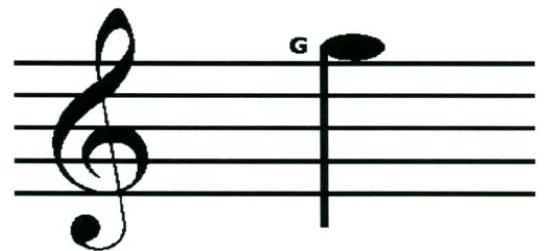

Reading Stave Notes

Notes on the Small String:

The E is Drawn in the top space:

The G is Drawn On Top Of The Staff:

The A is Drawn Above The Staff:

Here are some tunes with E G and A.
They fit with E7 and A7 chords:

Notes joined
together or with
tails are quick
(quavers)

See If You Can Make Some Up: